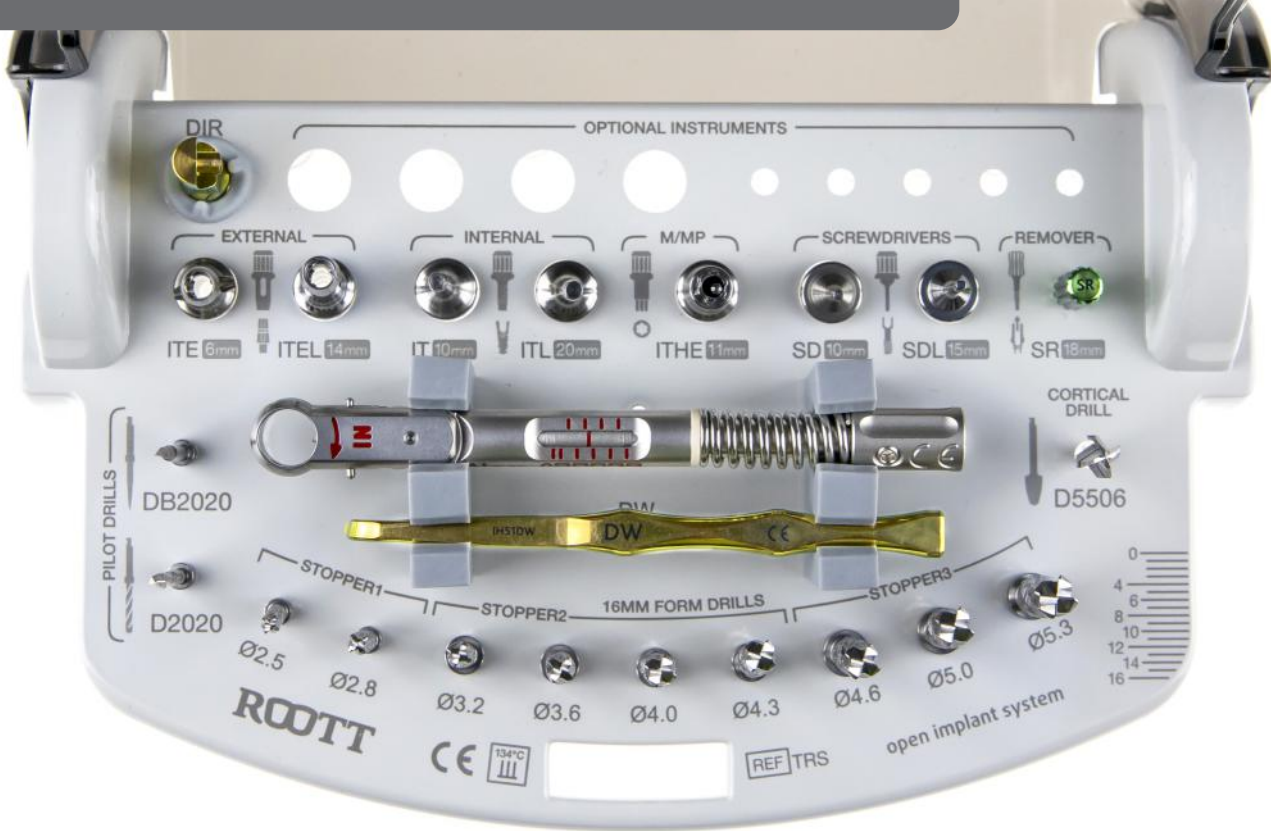

Universal instrument set TRS-S

Insertion tools

ITE

ITEL

IT

ITL

ITHE

Hex drivers

SD

SDL

Removal tool

SR

Pilot drills

DB2020

D2020

Form drills

D4016

D5506

Torque wrench TW50

Direct wrench DW

Direction indicator DIR